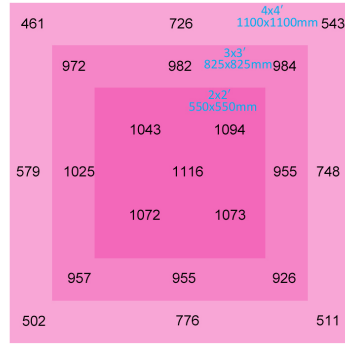

**LED 600W** Code:LLL0600BLL0120

LED Grow Lights

**Product Feature**

- Shorten growth cycles
- Improve color, shape and taste
- Plant growth is not affected by the weather
- Custom light recipe to fit your crop and situation
- Best for all plants all stages growing
- Increase yield & crop quality
- Low maintenance costs
- Easy to mount and connect

**LED 600W** Code:LLL0600BLL0120

**LED Grow Lights**

6" Height

12" Height

18" Height

24" Height

**DIMENSION**

**UNFOLD DIMENSION**

Case Length	116cm	45.7"
Case Width	116cm	45.7"
Height	10cm	3.94"
Weight	16kg	46.31lbs

**SPECIFICATIONS**

Input Voltage	100-264 VAC
Current	6-2.27A
Frequency	50/60 Hz
Input Power	580-680 W
Number of LEDs	1728PCS