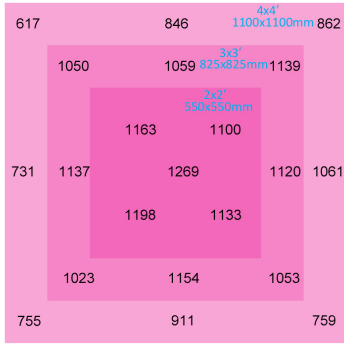

**LED 600W** Code:LLL0600BLL0120

LED Grow Lights

**Product Feature**

- Shorten growth cycles
- Improve color, shape and taste
- Plant growth is not affected by the weather
- Custom light recipe to fit your crop and situation
- Best for all plants all stages growing
- Increase yield & crop quality
- Low maintenance costs
- Easy to mount and connect

**LED 600W** Code:LLL0600BLL0120

**LED Grow Lights**

6" Height

12" Height

18" Height

24" Height

**DIMENSION**

**UNFOLD DIMENSION**

Case Length	116cm	45.7"
Case Width	116cm	45.7"
Height	10cm	3.94"
Weight	16kg	46.31lbs

**SPECIFICATIONS**

Input Voltage	100-264 VAC
Current	6-2.27A
Frequency	50/60 Hz
Input Power	580-680 W
Number of LEDs	1728PCS