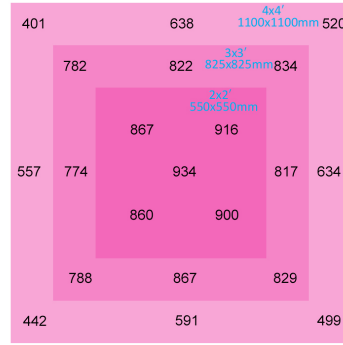

**LED 600W** Code:LLL0600BLL0120

**LED Grow Lights**

6" Height

12" Height

18" Height

24" Height

**DIMENSION**

**UNFOLD DIMENSION**

Case Length	116cm	45.7"
Case Width	116cm	45.7"
Height	10cm	3.94"
Weight	16kg	46.31lbs

**SPECIFICATIONS**

Input Voltage	100-264 VAC
Current	6-2.27A
Frequency	50/60 Hz
Input Power	580-680 W
Number of LEDs	1728PCS