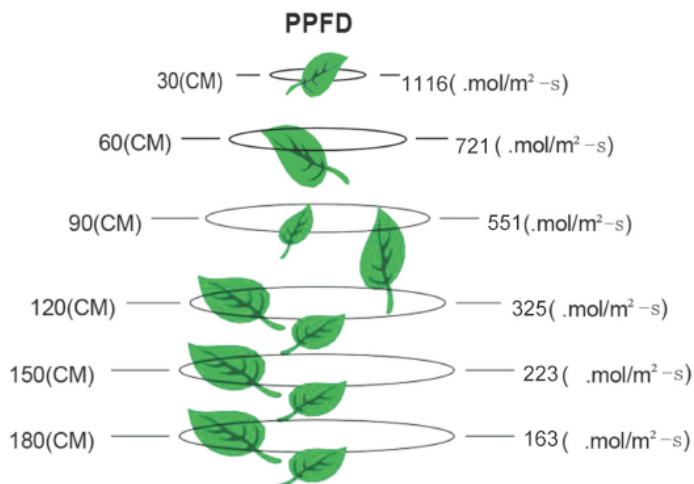

**LED 600W** Code:LLL0600BLL0120

LED Grow Lights

**Product Feature**

- Shorten growth cycles
- Improve color, shape and taste
- Plant growth is not affected by the weather
- Custom light recipe to fit your crop and situation
- Best for all plants all stages growing
- Increase yield & crop quality
- Low maintenance costs
- Easy to mount and connect

1. Full-spectrum light output
2. High efficiency 1300µmol/ s
3. The wavelength is the full spectrum(400-750nm)
4. Ambient temperatures from -20°C (4°F) to 40°C (104°F)
5. Intelligent control design and 0-100% power dimming function.
6. Long life time :L90: >50,000hrs

**LED 600W** Code:LLL0600BLL0120

**LED Grow Lights**

6" Height

12" Height

18" Height

24" Height

**DIMENSION**

**UNFOLD DIMENSION**

Case Length	116cm	45.7"
Case Width	116cm	45.7"
Height	10cm	3.94"
Weight	16kg	46.31lbs

**SPECIFICATIONS**

Input Voltage	100-264 VAC
Current	6-2.27A
Frequency	50/60 Hz
Input Power	580-680 W
Number of LEDs	1728PCS