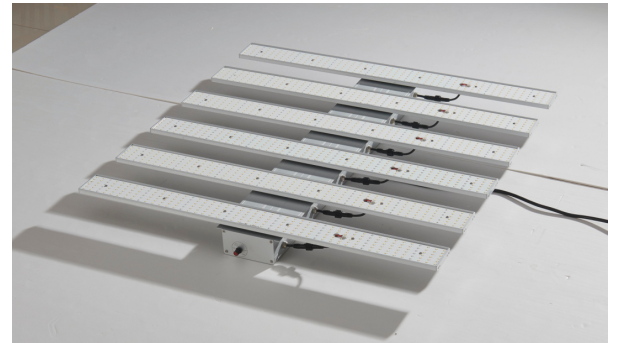

**LED 600W** Code:LLL0600BLL0120

**LED Grow Lights**

6" Height

12" Height

18" Height

24" Height

**DIMENSION**

**UNFOLD DIMENSION**

Case Length	116cm	45.7"
Case Width	116cm	45.7"
Height	10cm	3.94"
Weight	16kg	46.31lbs

**SPECIFICATIONS**

Input Voltage	100-264 VAC
Current	6-2.27A
Frequency	50/60 Hz
Input Power	580-680 W
Number of LEDs	1728PCS