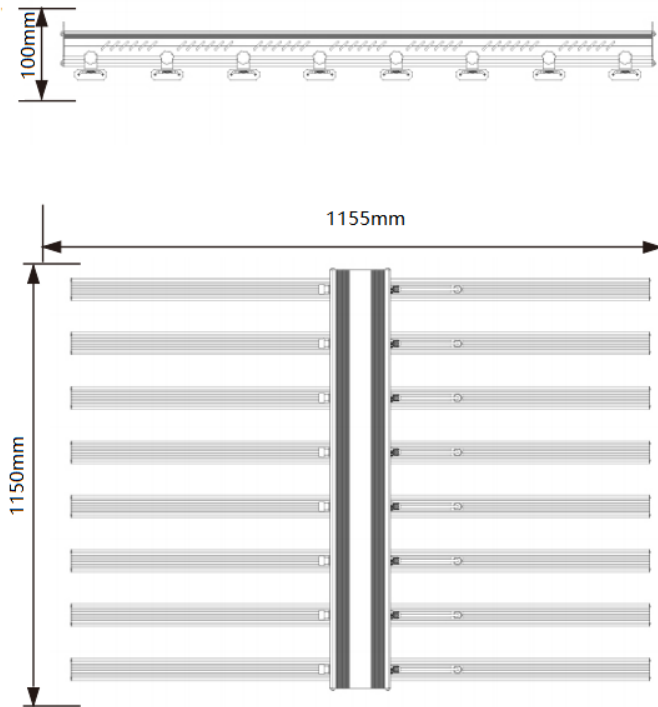

**LED 600W** Code:LLL0600BLL0120

**LED Grow Lights**

6" Height

12" Height

18" Height

24" Height

**DIMENSION**

**UNFOLD DIMENSION**

Case Length	116cm	45.7"
Case Width	116cm	45.7"
Height	10cm	3.94"
Weight	16kg	46.31lbs

**SPECIFICATIONS**

Input Voltage	100-264 VAC
Current	6-2.27A
Frequency	50/60 Hz
Input Power	580-680 W
Number of LEDs	1728PCS