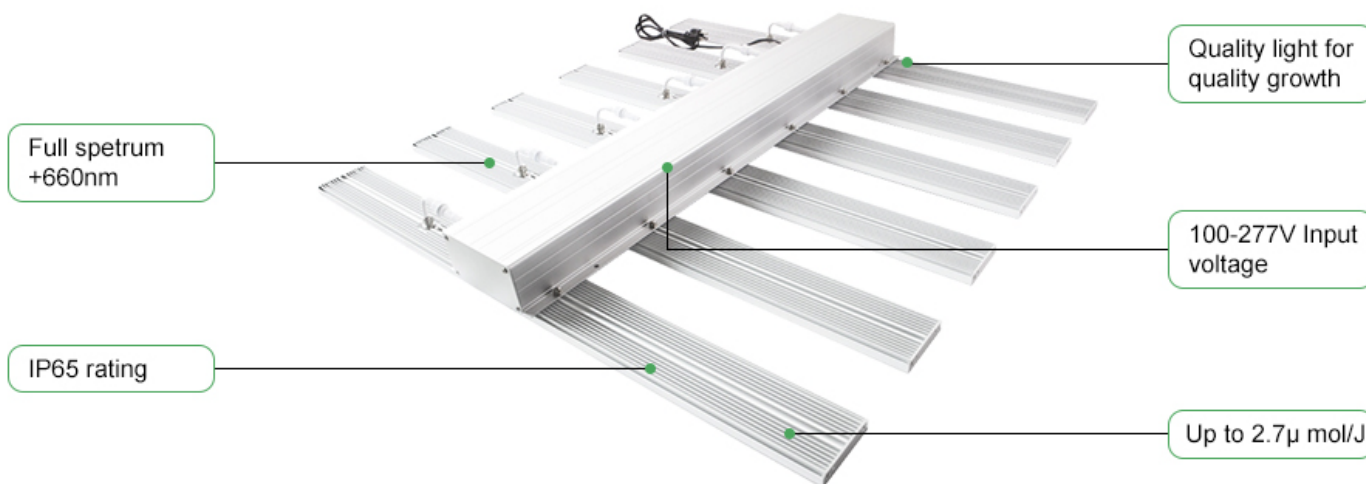

**LED 600W** Code:LLL0600BLL0120

LED Grow Lights

**Product Feature**

- Shorten growth cycles
- Improve color, shape and taste
- Plant growth is not affected by the weather
- Custom light recipe to fit your crop and situation
- Best for all plants all stages growing
- Increase yield & crop quality
- Low maintenance costs
- Easy to mount and connect

1. Full-spectrum light output
2. High efficiency 1300µmol/ s
3. The wavelength is the full spectrum(400-750nm)
4. Ambient temperatures from -20°C (4°F) to 40°C (104°F)
5. Intelligent control design and 0-100% power dimming function.
6. Long life time :L90: >50,000hrs

**LED 600W** Code:LLL0600BLL0120

**LED Grow Lights**

6" Height

12" Height

18" Height

24" Height

**DIMENSION**

**UNFOLD DIMENSION**

Case Length	116cm	45.7"
Case Width	116cm	45.7"
Height	10cm	3.94"
Weight	16kg	46.31lbs

**SPECIFICATIONS**

Input Voltage	100-264 VAC
Current	6-2.27A
Frequency	50/60 Hz
Input Power	580-680 W
Number of LEDs	1728PCS