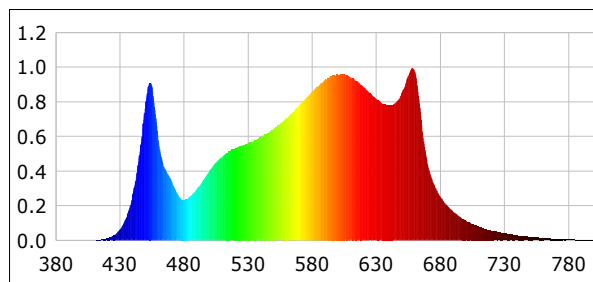

**LED 600W** Code:LLL0600BLL0120

LED Grow Lights

**Product Feature**

- Shorten growth cycles
- Improve color, shape and taste
- Plant growth is not affected by the weather
- Custom light recipe to fit your crop and situation
- Best for all plants all stages growing
- Increase yield & crop quality
- Low maintenance costs
- Easy to mount and connect

1. Full-spectrum light output
2. High efficiency 1300µmol/ s
3. The wavelength is the full spectrum(400-750nm)
4. Ambient temperatures from -20°C (4°F) to 40°C (104°F)
5. Intelligent control design and 0-100% power dimming function.
6. Long life time :L90: >50,000hrs

**LED 600W** Code:LLL0600BLL0120

**LED Grow Lights**

6" Height

12" Height

18" Height

24" Height

**DIMENSION**

**UNFOLD DIMENSION**

Case Length	116cm	45.7"
Case Width	116cm	45.7"
Height	10cm	3.94"
Weight	16kg	46.31lbs

**SPECIFICATIONS**

Input Voltage	100-264 VAC
Current	6-2.27A
Frequency	50/60 Hz
Input Power	580-680 W
Number of LEDs	1728PCS