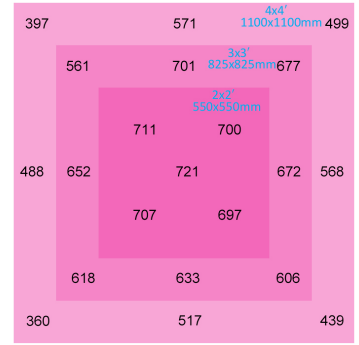

**LED 600W** Code:LLL0600BLL0120

**LED Grow Lights**

6" Height

12" Height

18" Height

24" Height

**DIMENSION**

**UNFOLD DIMENSION**

Case Length	116cm	45.7"
Case Width	116cm	45.7"
Height	10cm	3.94"
Weight	16kg	46.31lbs

**SPECIFICATIONS**

Input Voltage	100-264 VAC
Current	6-2.27A
Frequency	50/60 Hz
Input Power	580-680 W
Number of LEDs	1728PCS