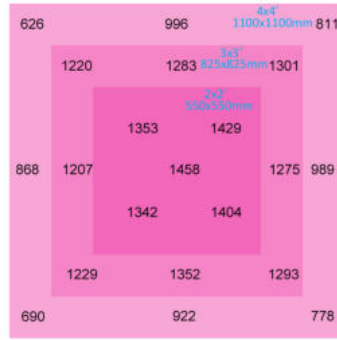

LED 1000W Code:LLL1000BLL0120

LED Grow Lights

Product Feature

- Full-spectrum light output
- High efficiency 2550μmol/ s
- The wavelength is the full spectrum(400-750nm)
- Ambient temperatures from -20°C (4°F) to 40°C (104°F)
- Intelligent control design and 0-100% power dimming function.
- Long life time :L90: >50,000hrs

LED 1000W Code:LLL1000BLL0120

LED Grow Lights

6" Height

12" Height

18" Height

24" Height

DIMENSION

UNFOLD DIMENSION

Case Length	116cm	45.7"
Case Width	116cm	45.7"
Height	10cm	3.94"
Weight	16kg	46.31lbs

SPECIFICATIONS

Input Voltage	100-264 VAC
Current	10-3.78A
Frequency	50/60 Hz
Input Power	980-1150 W
Number of LEDs	2592PCS