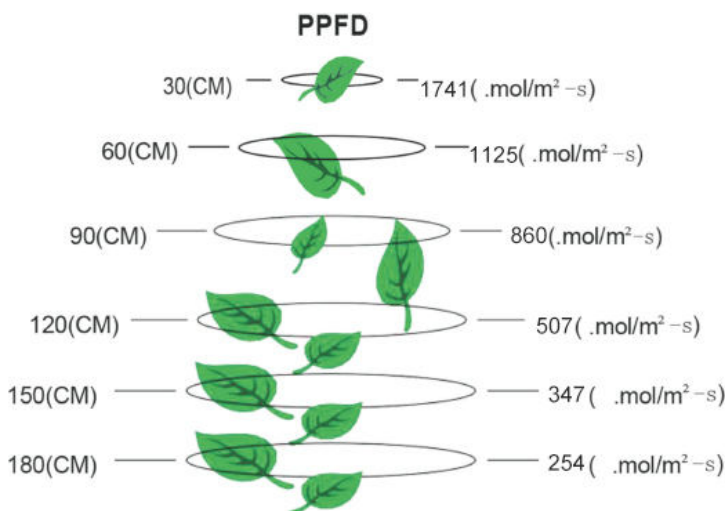

LED 1000W Code:LLL1000BLL0120

LED Grow Lights

Product Feature

- Full-spectrum light output
- High efficiency 2550μmol/ s
- The wavelength is the full spectrum(400-750nm)
- Ambient temperatures from -20°C (4°F) to 40°C (104°F)
- Intelligent control design and 0-100% power dimming function.
- Long life time :L90: >50,000hrs

LED 1000W Code:LLL1000BLL0120

LED Grow Lights

6" Height

12" Height

18" Height

24" Height

DIMENSION

UNFOLD DIMENSION

Case Length	116cm	45.7"
Case Width	116cm	45.7"
Height	10cm	3.94"
Weight	16kg	46.31lbs

SPECIFICATIONS

Input Voltage	100-264 VAC
Current	10-3.78A
Frequency	50/60 Hz
Input Power	980-1150 W
Number of LEDs	2592PCS