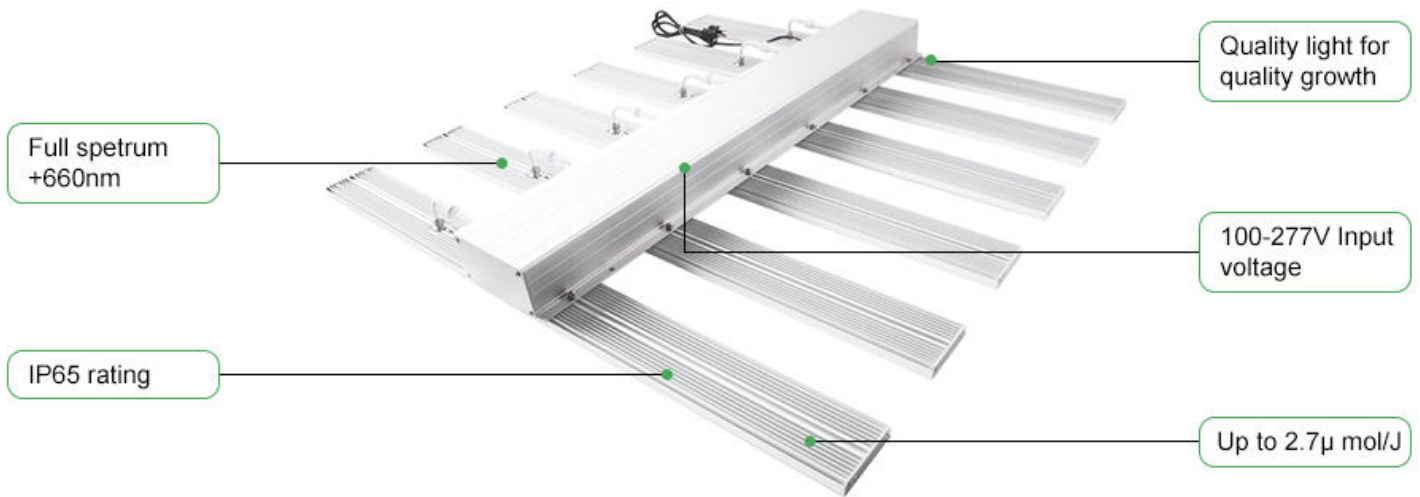

LED 1000W Code:LLL1000BLL0120

LED Grow Lights

Product Feature

- Full-spectrum light output
- High efficiency 2550μmol/ s
- The wavelength is the full spectrum(400-750nm)
- Ambient temperatures from -20°C (4°F) to 40°C (104°F)
- Intelligent control design and 0-100% power dimming function.
- Long life time :L90: >50,000hrs

LED 1000W Code:LLL1000BLL0120

LED Grow Lights

6" Height

12" Height

18" Height

24" Height

DIMENSION

UNFOLD DIMENSION

Case Length	116cm	45.7"
Case Width	116cm	45.7"
Height	10cm	3.94"
Weight	16kg	46.31lbs

SPECIFICATIONS

Input Voltage	100-264 VAC
Current	10-3.78A
Frequency	50/60 Hz
Input Power	980-1150 W
Number of LEDs	2592PCS