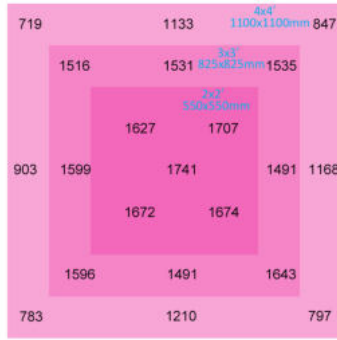

LED 1000W Code:LLL1000BLL0120

LED Grow Lights

Product Feature

- Full-spectrum light output
- High efficiency 2550μmol/ s
- The wavelength is the full spectrum(400-750nm)
- Ambient temperatures from -20°C (4°F) to 40°C (104°F)
- Intelligent control design and 0-100% power dimming function.
- Long life time :L90: >50,000hrs

LED 1000W Code:LLL1000BLL0120

LED Grow Lights

6" Height

12" Height

18" Height

24" Height

DIMENSION

UNFOLD DIMENSION

Case Length	116cm	45.7"
Case Width	116cm	45.7"
Height	10cm	3.94"
Weight	16kg	46.31lbs

SPECIFICATIONS

Input Voltage	100-264 VAC
Current	10-3.78A
Frequency	50/60 Hz
Input Power	980-1150 W
Number of LEDs	2592PCS