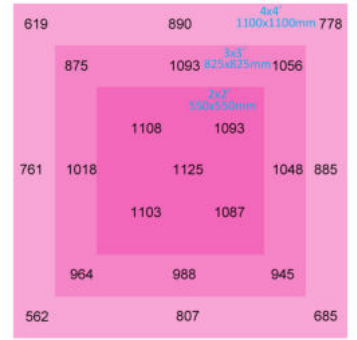

LED 1000W Code:LLL1000BLL0120

LED Grow Lights

Product Feature

- Full-spectrum light output
- High efficiency 2550μmol/ s
- The wavelength is the full spectrum(400-750nm)
- Ambient temperatures from -20°C (4°F) to 40°C (104°F)
- Intelligent control design and 0-100% power dimming function.
- Long life time :L90: >50,000hrs

LED 1000W Code:LLL1000BLL0120

LED Grow Lights

6" Height

12" Height

18" Height

24" Height

DIMENSION

UNFOLD DIMENSION

Case Length	116cm	45.7"
Case Width	116cm	45.7"
Height	10cm	3.94"
Weight	16kg	46.31lbs

SPECIFICATIONS

Input Voltage	100-264 VAC
Current	10-3.78A
Frequency	50/60 Hz
Input Power	980-1150 W
Number of LEDs	2592PCS