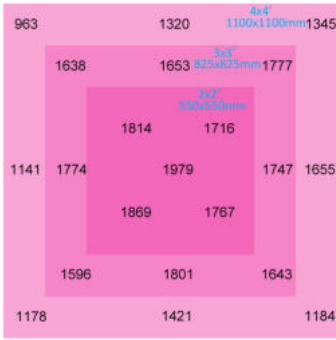

LED 1000W Code:LLL1000BLL0120

LED Grow Lights

Product Feature

- Full-spectrum light output
- High efficiency 2550μmol/ s
- The wavelength is the full spectrum(400-750nm)
- Ambient temperatures from -20°C (4°F) to 40°C (104°F)
- Intelligent control design and 0-100% power dimming function.
- Long life time :L90: >50,000hrs

LED 1000W Code:LLL1000BLL0120

LED Grow Lights

6" Height

12" Height

18" Height

24" Height

DIMENSION

UNFOLD DIMENSION

Case Length	116cm	45.7"
Case Width	116cm	45.7"
Height	10cm	3.94"
Weight	16kg	46.31lbs

SPECIFICATIONS

Input Voltage	100-264 VAC
Current	10-3.78A
Frequency	50/60 Hz
Input Power	980-1150 W
Number of LEDs	2592PCS