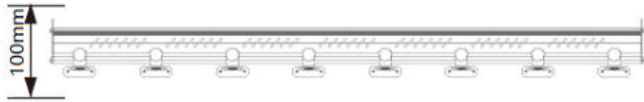

LED 1000W Code:LLL1000BLL0120

LED Grow Lights

Product Feature

- Full-spectrum light output
- High efficiency 2550μmol/ s
- The wavelength is the full spectrum(400-750nm)
- Ambient temperatures from -20°C (4°F) to 40°C (104°F)
- Intelligent control design and 0-100% power dimming function.
- Long life time :L90: >50,000hrs

LED 1000W Code:LLL1000BLL0120

LED Grow Lights

6" Height

12" Height

18" Height

24" Height

DIMENSION

UNFOLD DIMENSION

Case Length	116cm	45.7"
Case Width	116cm	45.7"
Height	10cm	3.94"
Weight	16kg	46.31lbs

SPECIFICATIONS

Input Voltage	100-264 VAC
Current	10-3.78A
Frequency	50/60 Hz
Input Power	980-1150 W
Number of LEDs	2592PCS