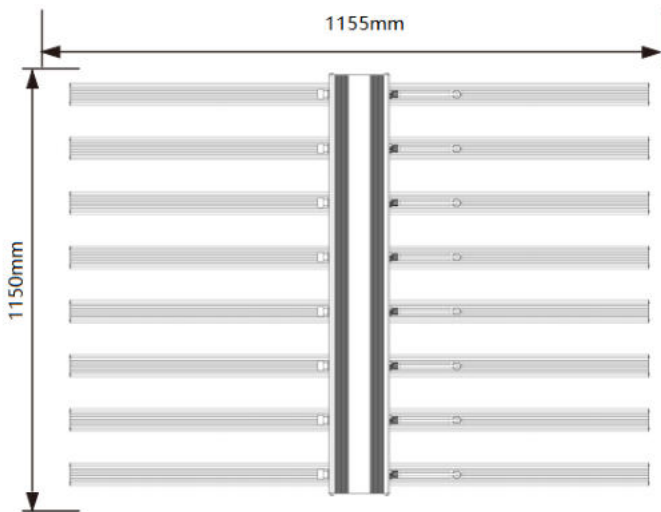

LED 1000W Code:LLL1000BLL0120

LED Grow Lights

Product Feature

- Full-spectrum light output
- High efficiency 2550μmol/ s
- The wavelength is the full spectrum(400-750nm)
- Ambient temperatures from -20°C (4°F) to 40°C (104°F)
- Intelligent control design and 0-100% power dimming function.
- Long life time :L90: >50,000hrs

LED 1000W Code:LLL1000BLL0120

LED Grow Lights

6" Height

12" Height

18" Height

24" Height

DIMENSION

UNFOLD DIMENSION

Case Length	116cm	45.7"
Case Width	116cm	45.7"
Height	10cm	3.94"
Weight	16kg	46.31lbs

SPECIFICATIONS

Input Voltage	100-264 VAC
Current	10-3.78A
Frequency	50/60 Hz
Input Power	980-1150 W
Number of LEDs	2592PCS