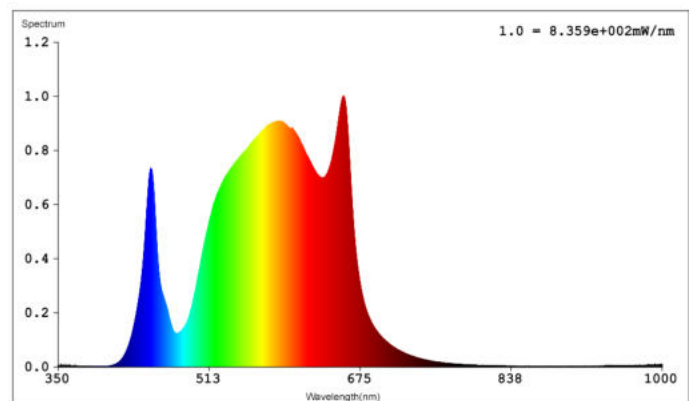

LED 1000W Code:LLL1000BLL0120

LED Grow Lights

Product Feature

- Full-spectrum light output
- High efficiency 2550μmol/ s
- The wavelength is the full spectrum(400-750nm)
- Ambient temperatures from -20°C (4°F) to 40°C (104°F)
- Intelligent control design and 0-100% power dimming function.
- Long life time :L90: >50,000hrs

LED 1000W Code:LLL1000BLL0120

LED Grow Lights

6" Height

12" Height

18" Height

24" Height

DIMENSION

UNFOLD DIMENSION

Case Length	116cm	45.7"
Case Width	116cm	45.7"
Height	10cm	3.94"
Weight	16kg	46.31lbs

SPECIFICATIONS

Input Voltage	100-264 VAC
Current	10-3.78A
Frequency	50/60 Hz
Input Power	980-1150 W
Number of LEDs	2592PCS